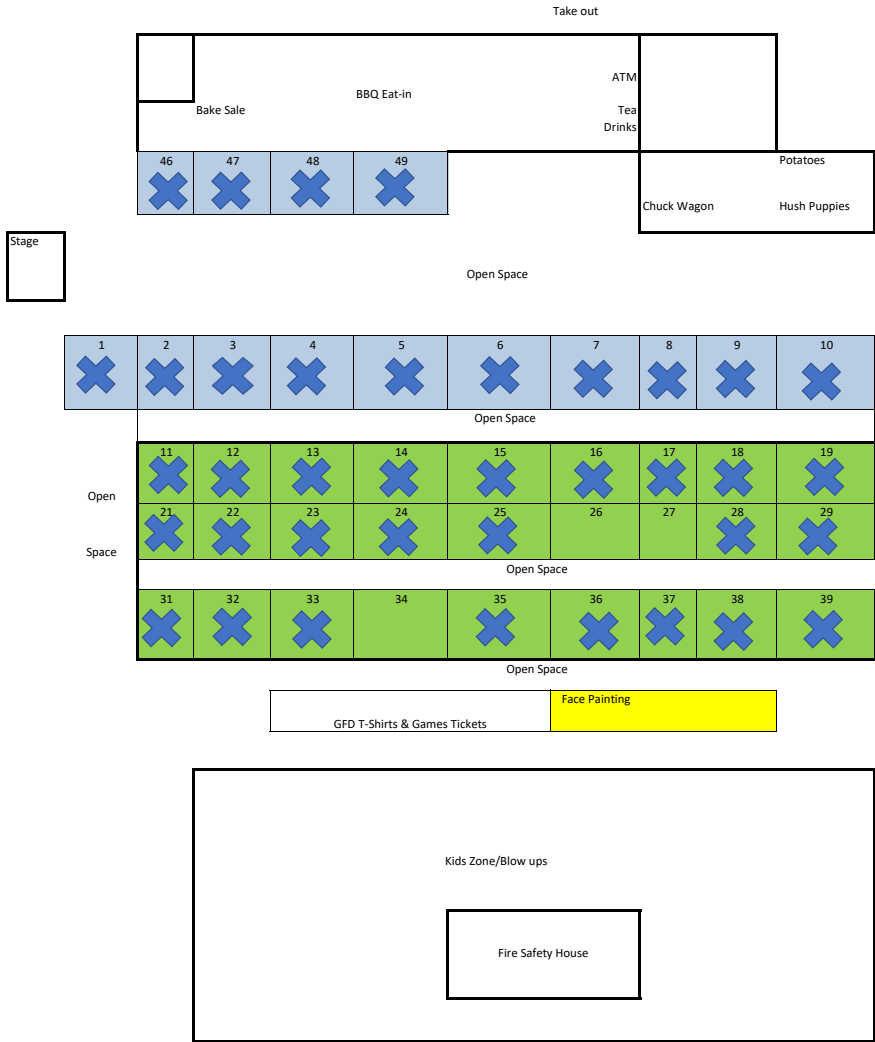

Garner Firemen's Festival Map

F
I
R
E

T
R
U
C
K
S

M
A
I
N

S
T.

Vendor Space Color Key:

- Grass Spaces (\$50)
- Black-top along Main St. (\$75)
- Concrete near Station (\$100)

M
A
I
N