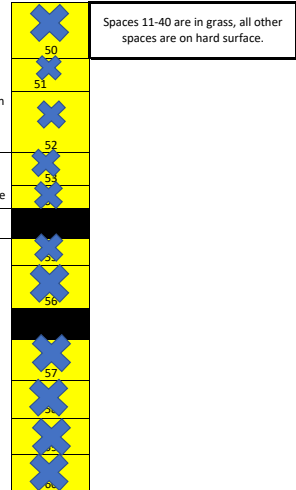

Garner Firemen's Festival Map

F
I
R
E

T
R
U
C
K
S

M
A
I
N

S
T.

Vendor Space Color Key:

- Grass Spaces (\$50)
- Black-top along Main St. (\$75)
- Concrete near Station (\$100)

M
A
I
N