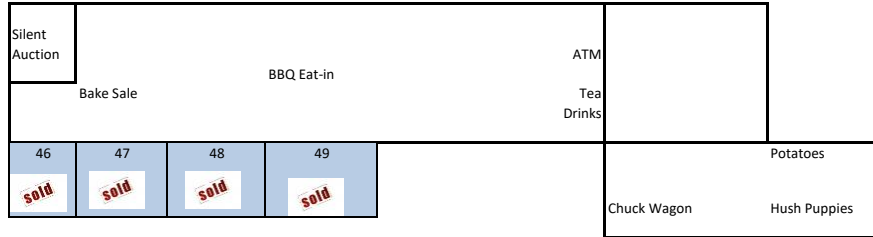

Garner Firemen's Festival Map

Take out

Stage

Open Space

1	2	3	4	5	6	7	8	9	10
sold	sold	sold	sold	sold	sold	sold	sold	sold	sold

Open Space

11	12	13	14	15	16	17	18	19	20
sold			sold	sold	sold		sold	sold	sold

Open

Open

21	22	23	24	25	26	27	28	29	30

Space

Space

Open Space

31	32	33	34	35	36	37	38	39	40
			sold		sold			sold	

Open Space

41	42	GFD T-Shirts & Games Tics			43	44	45
sold					sold	sold	sold